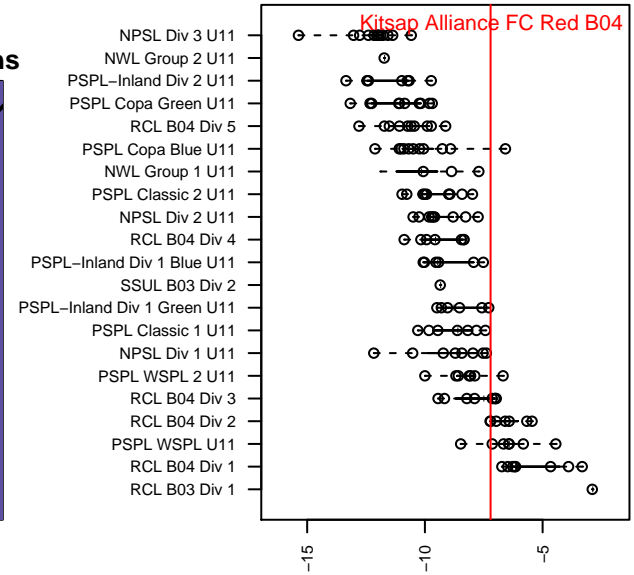

**attack and defense rating
relative to others at age
and all opponents in last 13 months**