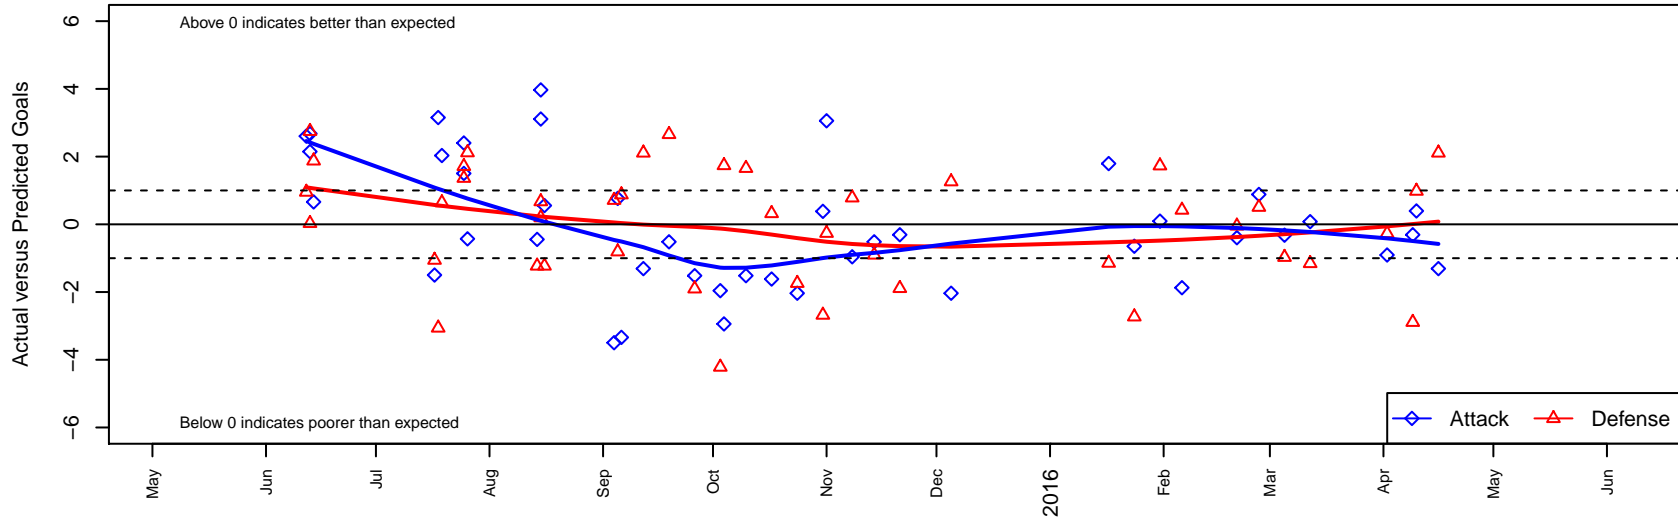

Kitsap Alliance FC Red B04

Kitsap Alliance FC
 Silverdale, WA
 B04 total strength=529
 attack=0.61 defense=0.25
 fall league = RCL B04 Div 2
 spr league = Win RCL B04 Div 3

alt names used:
 Kitsap Alliance FC B04A
 KITSAP ALLIANCE FC B04A (WA)
 Kitsap Alliance FC B04 A
 Kitsap Alliance FC B04A
 Kitsap Alliance FC B04A
 Kitsap Alliance FC B04A
 Kitsap Alliance FC B04 A
 Kitsap Alliance FC B04 A

Kitsap Alliance FC Red B04
 Dots are actual minus expected GF (blue circles) and GA (red triangles).
 Blue line is smoothed change in attack strength. Red is smoothed change in defense strength.

**attack and defense variance (black dot)
relative to other teams
and top 10 in region**