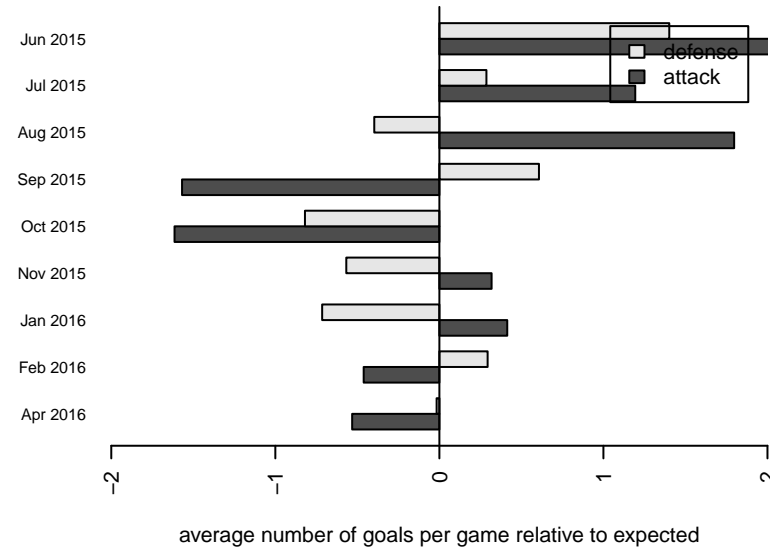

Performance relative to 13 month average