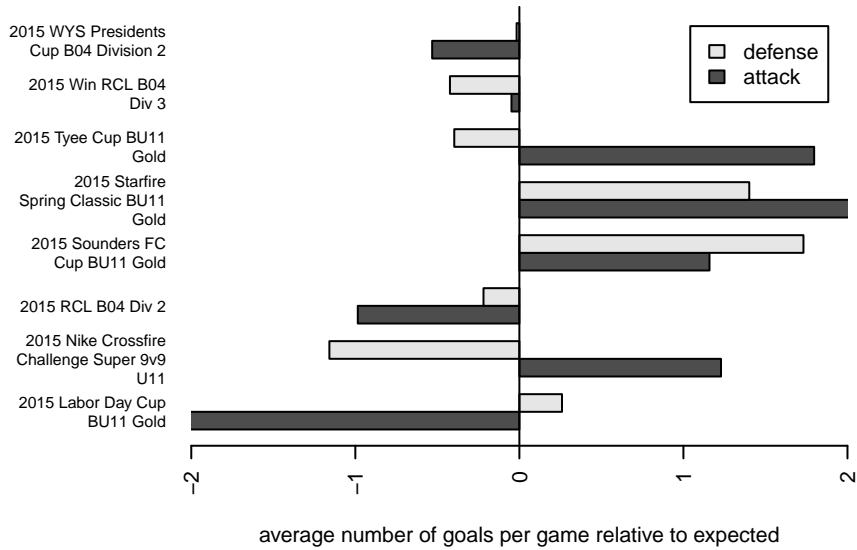

Performance relative to 13 month average